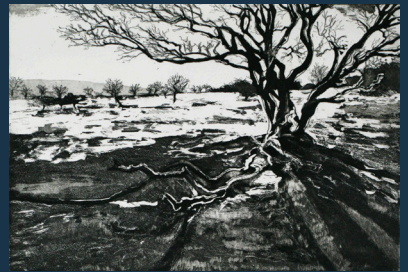

Drawn
to the
Valley

WINTER EXHIBITION

ARTISTS OF THE TAMAR VALLEY

TAMAR VALLEY CENTRE, DRAKEWALLS,
NR GUNNISLAKE, CORNWALL, PL18 9FE

SATURDAY 18TH NOVEMBER TO SUNDAY 26TH NOVEMBER
10.00 AM TO 5.00 PM (TO 2.00 PM SUNDAY 26TH)